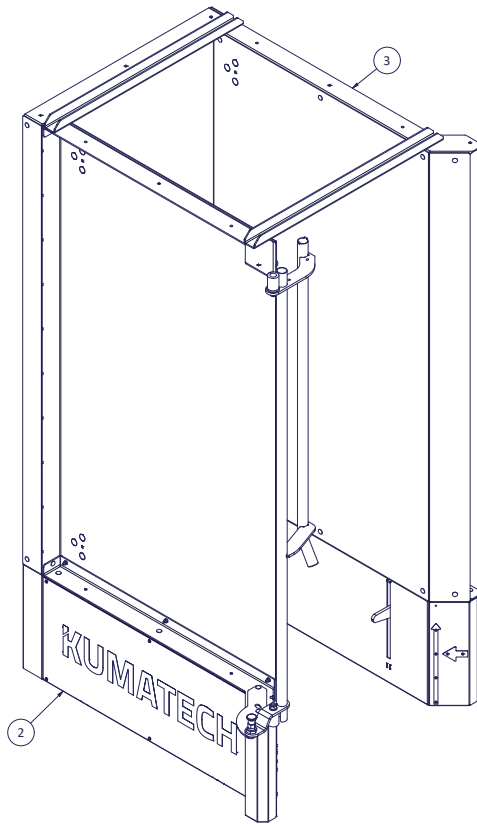

KUMATECH PALLET DISPENSER BASIC LINE

- 15-30 pallets
- Mechanical
- In- or output; with stacker, forklift or optional AGV

SCAN ME

30 pallets

15 pallets

Workstation

Robotstation

Weight	372 kg	Suitable for pallet sizes	800x1.200 &
Width	1.358 mm		1.000x1.200 mm
Length	1.500 mm	Capacity	15-30 pallets
Height	2.670 mm		

Powder coated steel

Stacking or destacking

Mechanical, no power needed

Safety bar included

PALLET DISPENSER - Measurements

BASIC LINE

KUMATECH

KUMATECH B.V.
Hooieeuwsels 6
5761 DC Bakel
The Netherlands
Tel +31 (0)492-238006
E-mail info@kumatech.nl
Website www.kumatech.nl