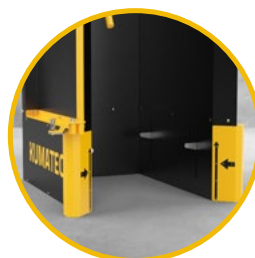

KUMATECH PALLET DISPENSER BASIC LINE

- 15-30 pallets
- Mechanical
- In- or output; with stacker, forklift or optional AGV

SCAN ME

30 pallets

15 pallets

Workstation

Robotstation

Weight	372 kg	Suitable for pallet sizes	800x1.200 &
Width	1.358 mm		1.000x1.200 mm
Length	1.500 mm	Capacity	15-30 pallets
Height	2.670 mm		

Powder coated steel

Stacking or destacking

Mechanical, no power needed

Safety bar included

PALLET DISPENSER - Measurements

BASIC LINE

KUMATECH

KUMATECH B.V.
Hooieeuwsels 6
5761 DC Bakel
The Netherlands
Tel +31 (0)492-238006
E-mail info@kumatech.nl
Website www.kumatech.nl