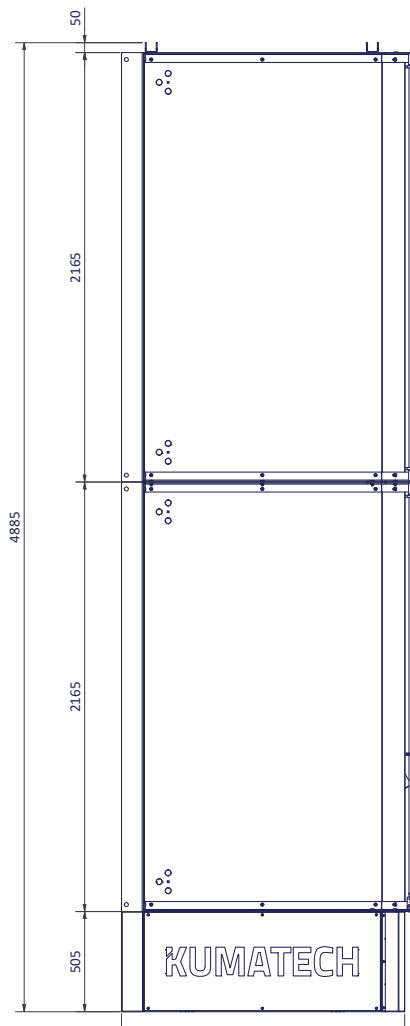

KUMATECH PALLET DISPENSER BASIC LINE

- 15-30 pallets
- Mechanical
- In- or output; with stacker, forklift or optional AGV

SCAN ME

30 pallets

15 pallets

Workstation

Robotstation

Weight	372 kg	Suitable for pallet sizes	800x1.200 &
Width	1.358 mm		1.000x1.200 mm
Length	1.500 mm	Capacity	15-30 pallets
Height	2.670 mm		

Powder coated steel

Stacking or destacking

Mechanical, no power needed

Safety bar included

PALLET DISPENSER - Measurements

BASIC LINE

KUMATECH

KUMATECH B.V.
Hooieeuwsels 6
5761 DC Bakel
The Netherlands
Tel +31 (0)492-238006
E-mail info@kumatech.nl
Website www.kumatech.nl