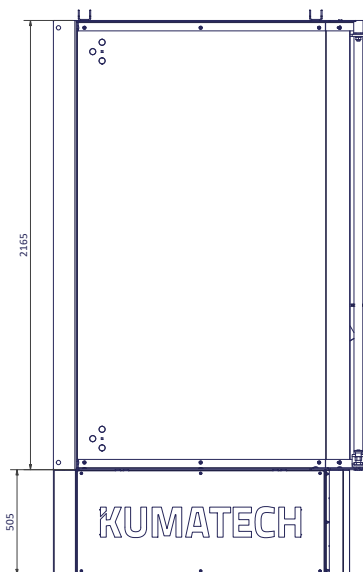

KUMATECH PALLET DISPENSER BASIC LINE

- 15-30 pallets
- Mechanical
- In- or output; with stacker, forklift or optional AGV

SCAN ME

30 pallets

15 pallets

Workstation

Robotstation

Weight	372 kg	Suitable for pallet sizes	800x1.200 &
Width	1.358 mm		1.000x1.200 mm
Length	1.500 mm	Capacity	15-30 pallets
Height	2.670 mm		

Powder coated steel

Stacking or destacking

Mechanical, no power needed

Safety bar included

PALLET DISPENSER - Measurements

BASIC LINE

KUMATECH

KUMATECH B.V.
Hooieeuwsels 6
5761 DC Bakel
The Netherlands
Tel +31 (0)492-238006
E-mail info@kumatech.nl
Website www.kumatech.nl