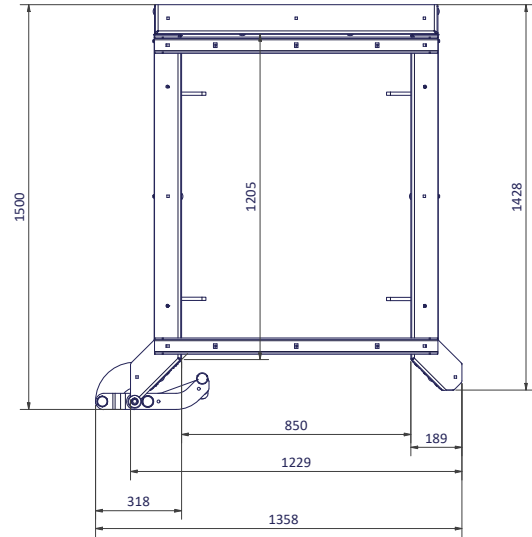

KUMATECH PALLET DISPENSER BASIC LINE

- 15-30 pallets
- Mechanical
- In- or output; with stacker, forklift or optional AGV

SCAN ME

30 pallets

15 pallets

Workstation

Robotstation

Weight	372 kg	Suitable for pallet sizes	800x1.200 &
Width	1.358 mm		1.000x1.200 mm
Length	1.500 mm	Capacity	15-30 pallets
Height	2.670 mm		

Powder coated steel

Stacking or destacking

Mechanical, no power needed

Safety bar included

PALLET DISPENSER - Measurements

BASIC LINE

KUMATECH

KUMATECH B.V.
Hooieeuwsels 6
5761 DC Bakel
The Netherlands
Tel +31 (0)492-238006
E-mail info@kumatech.nl
Website www.kumatech.nl